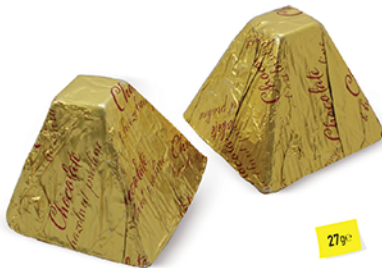

27g

"PYRAMIDES"

Milk chocolate with hazelnut praline filling

Cod. nr. 53700 • BOX Barcode: 5202659537004